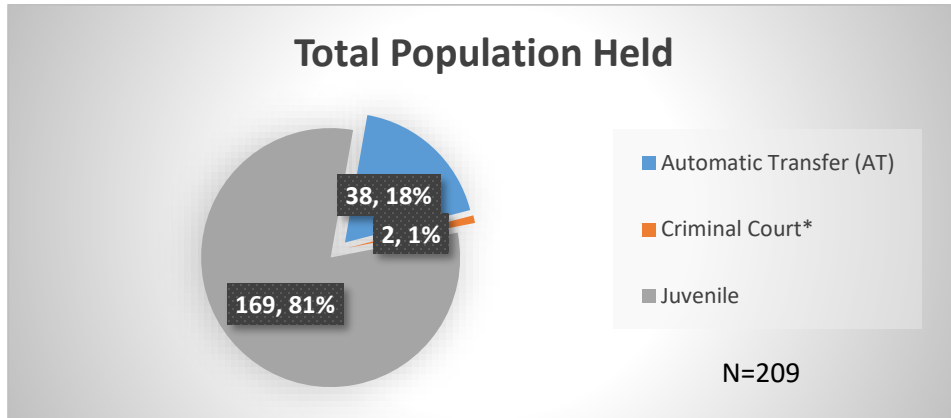

Daily Data Dashboard – October 26, 2022
Demographics for JTDC Population
Wednesday Morning Midnight Count

Total # of probation Involved youth¹: 980

¹ Probation Active: Any youth who is pending sentencing with an active social history, has been formally placed on probation or supervision with Cook County Juvenile Probation on the date of the report.