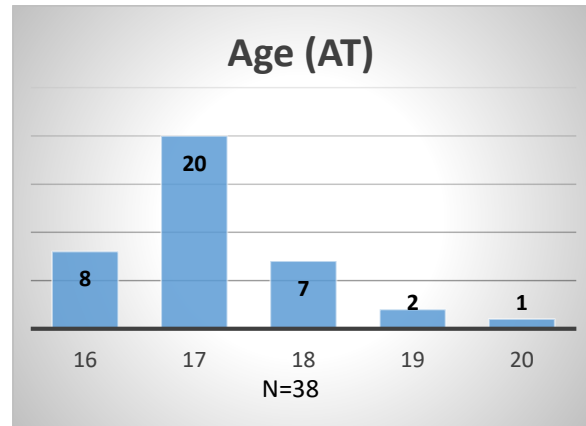

Daily Data Dashboard – October 26, 2022
Demographics for JTDC Population
Wednesday Morning Midnight Count

Total # of probation Involved youth¹: 980

¹ Probation Active: Any youth who is pending sentencing with an active social history, has been formally placed on probation or supervision with Cook County Juvenile Probation on the date of the report.

*Age, Gender and Race for Criminal Court population (N=2) is not represented in this report.

Data sources: cFive Supervisor – Probation Population and RMIS – JTDC Population

Daily Data Dashboard – October 26, 2022
Demographics for JTDC Population
Wednesday Morning Midnight Count