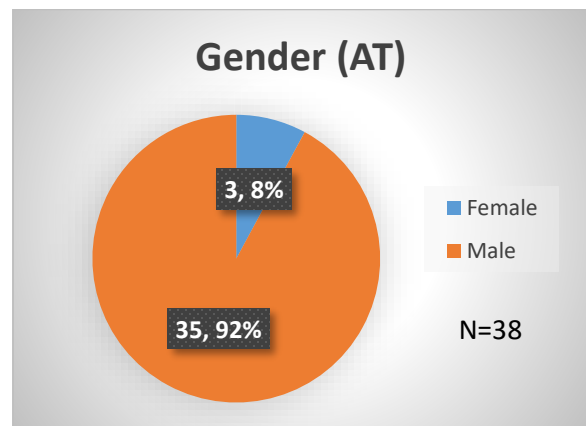

Daily Data Dashboard – October 26, 2022
Demographics for JTDC Population
Wednesday Morning Midnight Count

Total # of probation Involved youth¹: 980

¹ Probation Active: Any youth who is pending sentencing with an active social history, has been formally placed on probation or supervision with Cook County Juvenile Probation on the date of the report.

*Age, Gender and Race for Criminal Court population (N=2) is not represented in this report.

Data sources: cFive Supervisor – Probation Population and RMIS – JTDC Population

Daily Data Dashboard – October 26, 2022
Demographics for JTDC Population
Wednesday Morning Midnight Count