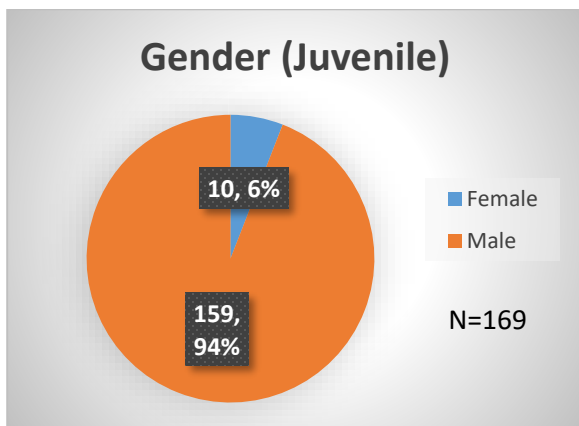

Daily Data Dashboard – October 26, 2022
Demographics for JTDC Population
Wednesday Morning Midnight Count

Total # of probation Involved youth¹: 980

¹ Probation Active: Any youth who is pending sentencing with an active social history, has been formally placed on probation or supervision with Cook County Juvenile Probation on the date of the report.

*Age, Gender and Race for Criminal Court population (N=2) is not represented in this report.

Data sources: cFive Supervisor – Probation Population and RMIS – JTDC Population

Daily Data Dashboard – October 26, 2022
Demographics for JTDC Population
Wednesday Morning Midnight Count