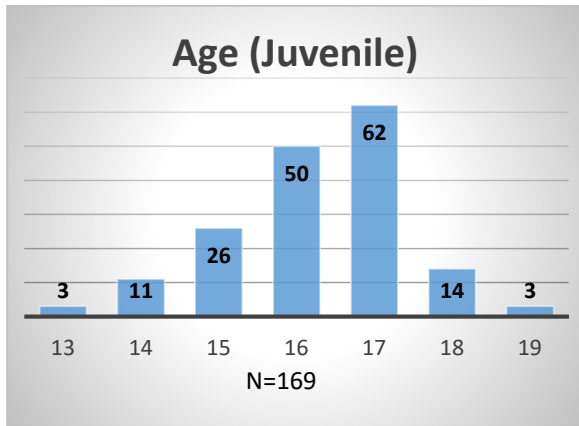

Daily Data Dashboard – October 26, 2022
Demographics for JTDC Population
Wednesday Morning Midnight Count

Total # of probation Involved youth¹: 980

¹ Probation Active: Any youth who is pending sentencing with an active social history, has been formally placed on probation or supervision with Cook County Juvenile Probation on the date of the report.

*Age, Gender and Race for Criminal Court population (N=2) is not represented in this report.

Data sources: cFive Supervisor – Probation Population and RMIS – JTDC Population

Daily Data Dashboard – October 26, 2022
Demographics for JTDC Population
Wednesday Morning Midnight Count